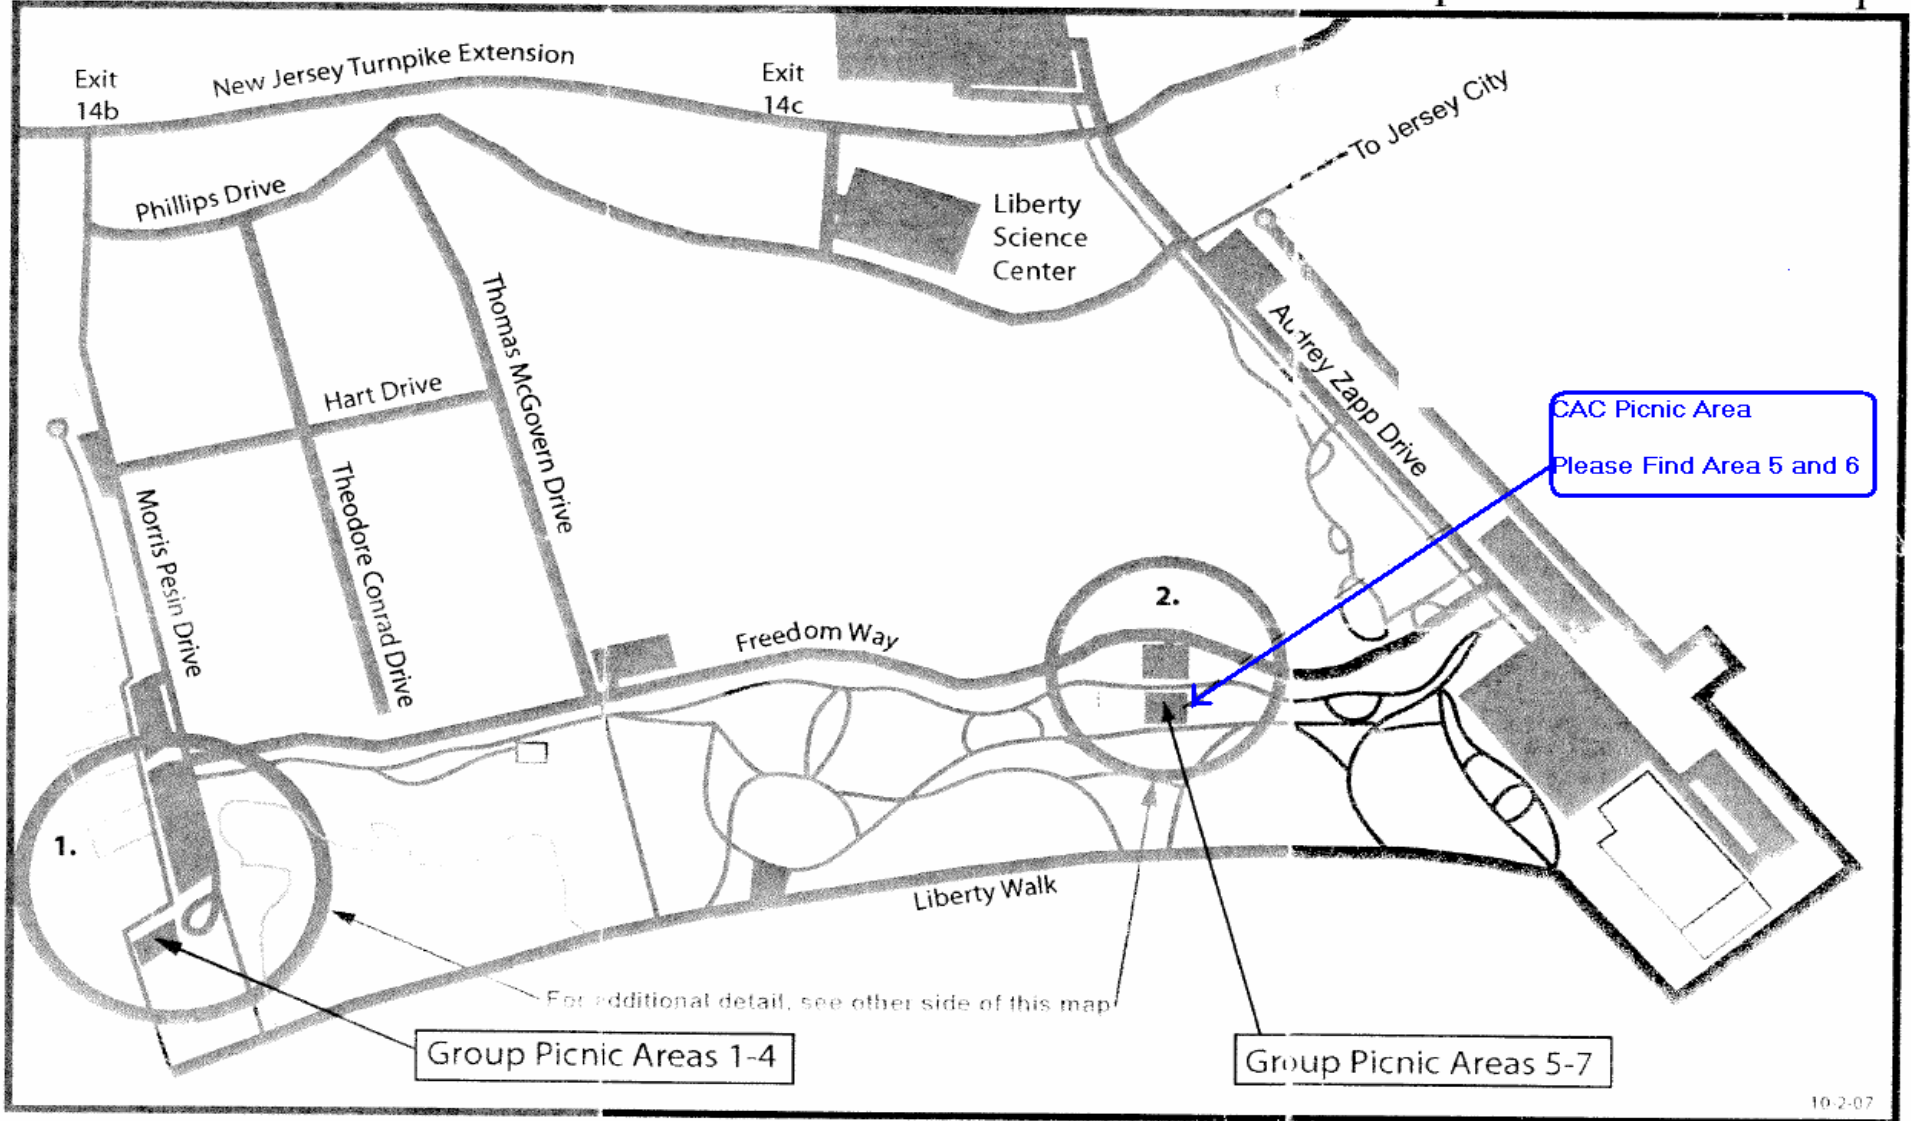

Liberty State Park

Group Picnic Areas Map

Liberty State Park is open 7 days a week from 6am - 10pm. For directions and more information: libertystatepark.us